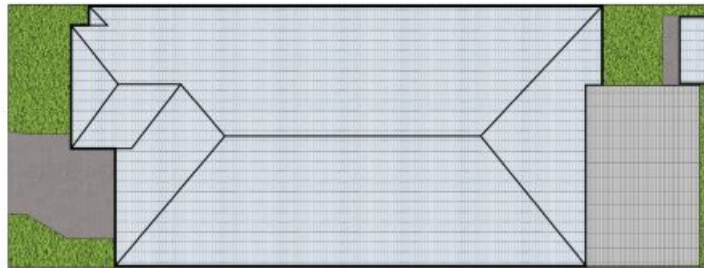

Scale in metres. Indicative only. All information contained herein is obtained from sources we believe to be accurate, we cannot guarantee its accuracy. Interested persons should make and rely on their own enquiries.

5 Oaklands Circuit, Gregory Hills NSW 2557

5 Oaklands Circuit, Gregory Hills, NSW