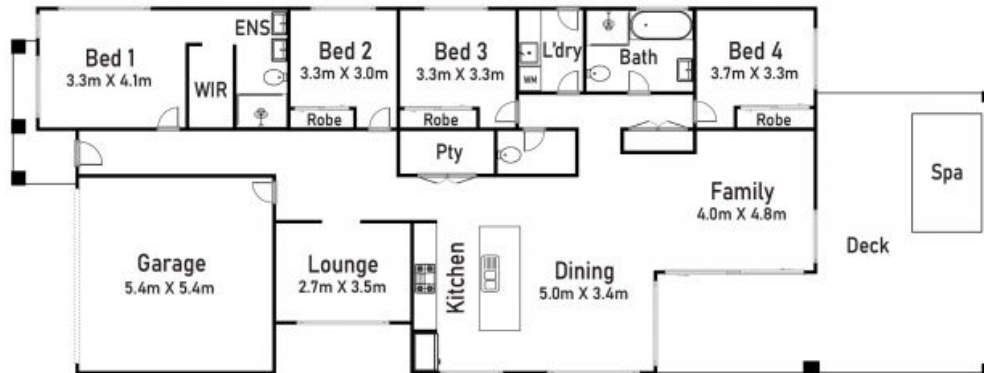

Scale in metres. Indicative only. All information contained herein is obtained from sources we believe to be accurate, we cannot guarantee its accuracy. Interested persons should make and rely on their own enquiries.

5 Oaklands Circuit, Gregory Hills NSW 2557

5 Oaklands Circuit, Gregory Hills, NSW