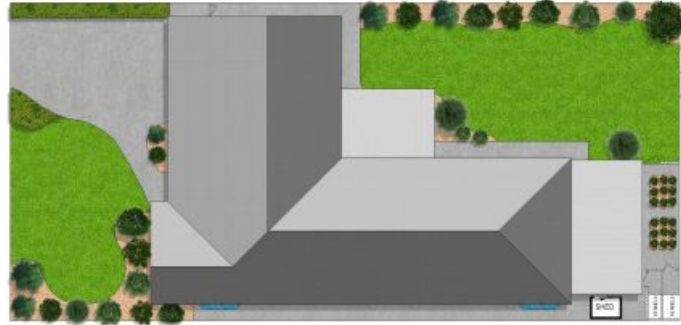

SITE PLAN (NOT TO SCALE)