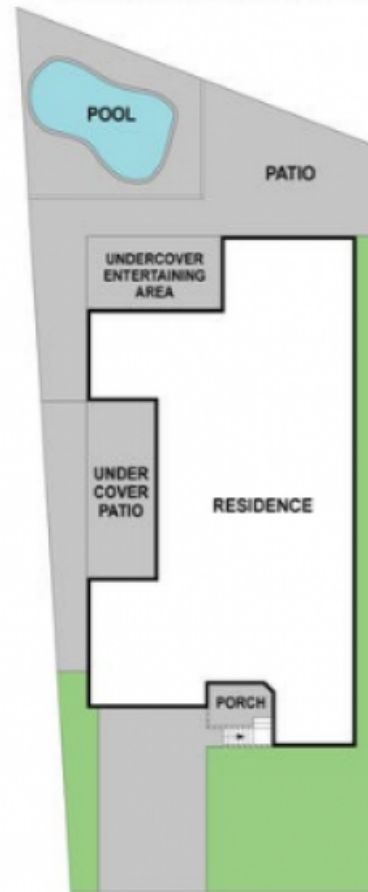

44 Kurrajong Circuit MOUNT ANNAN, NSW

### Ideal family oasis!

Experience the pinnacle of family living in this original five-bedroom residence.

For more details please visit <https://www.gyproperty.com.au/7962750>

**Emily Fenech**

0401 287 878

ENTRY LEVEL

LOWER GROUND LEVEL

SITE PLAN