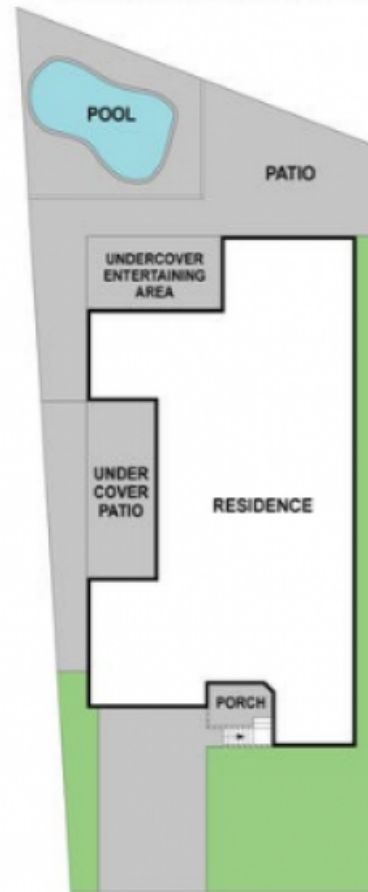

44 Kurrajong Circuit MOUNT ANNAN, NSW

5 2 2

### Ideal family oasis!

Experience the pinnacle of family living in this original five-bedroom residence.

For more details please visit <https://www.gyproperty.com.au/7962750>

**Emily Fenech**

0401 287 878

ENTRY LEVEL

LOWER GROUND LEVEL

SITE PLAN