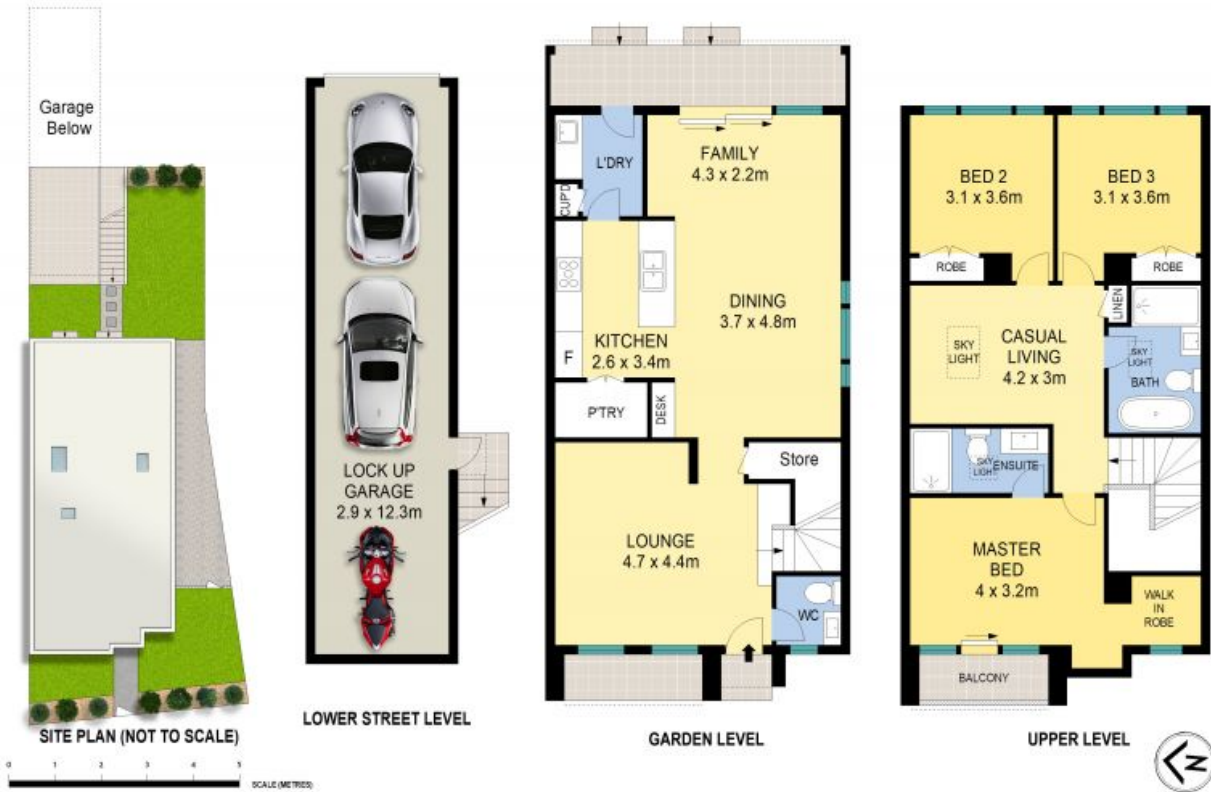

Scale in metres. Indicative only. All information contained herein is obtained from sources we believe to be accurate, we cannot guarantee its accuracy. Interested persons should make and rely on their own enquiries.

215 South Circuit, Oran Park

215 South Circuit, Oran Park, NSW