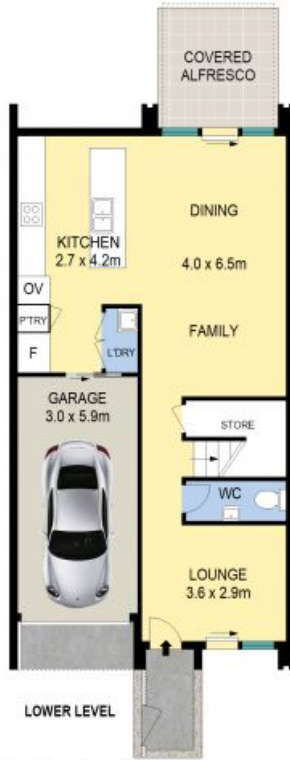

0 1 2 3 4 5 SCALE (METRES)

Scales in metres, indicative only. All information contained herein is obtained from sources we believe to be accurate, we cannot guarantee its accuracy. Interested persons should make and rely on their own enquiries.

17 Birch Avenue, Mount Annan

17 Birch Avenue, Mount Annan, NSW