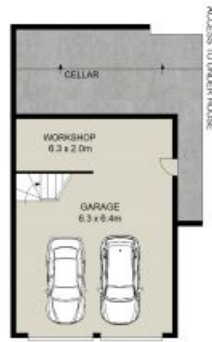

- Showcasing an array of formal and informal living areas
- A vast master bedroom with ensuite and walk-in wardrobe and flowing into beautiful courtyard
- Four additional spacious bedrooms with built-in robes
- Family rumpus room with wet bar ideal for games room, plus a separate home office
- Stunning swimming pool with glass fencing and waterfall feature

For more details please visit <https://www.gyproperty.com.au/7438759>

Anna Younan

0416 053 838

MAIN LEVEL

LOWER LEVEL

SITE PLAN (NOT TO SCALE)

Scale in metres. Indicative only. All information contained herein is obtained from sources we believe to be accurate, we cannot guarantee its accuracy. Interested persons should make and rely on their own enquiries.