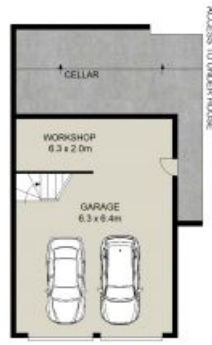

- Showcasing an array of formal and informal living areas
- A vast master bedroom with ensuite and walk-in wardrobe and flowing into beautiful courtyard
- Four additional spacious bedrooms with built-in robes
- Family rumpus room with wet bar ideal for games room, plus a separate home office
- Stunning swimming pool with glass fencing and waterfall feature

For more details please visit <https://www.gyproperty.com.au/7438759>

**Anna Younan**

0416 053 838

MAIN LEVEL

LOWER LEVEL

SITE PLAN (NOT TO SCALE)

Scale in metres. Indicative only. All information contained herein is obtained from sources we believe to be accurate, we cannot guarantee its accuracy. Interested persons should make and rely on their own enquiries.