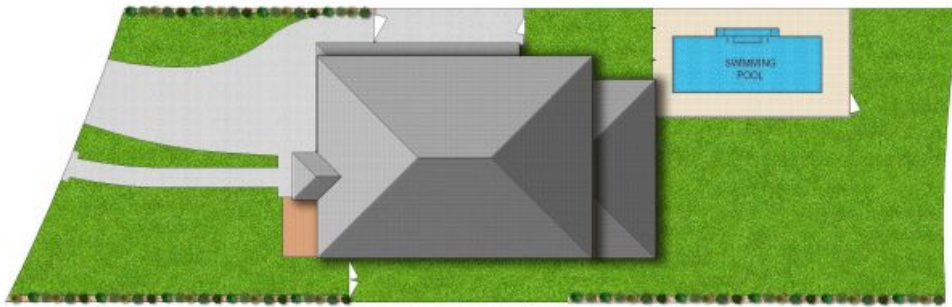

SITE PLAN (NOT TO SCALE)