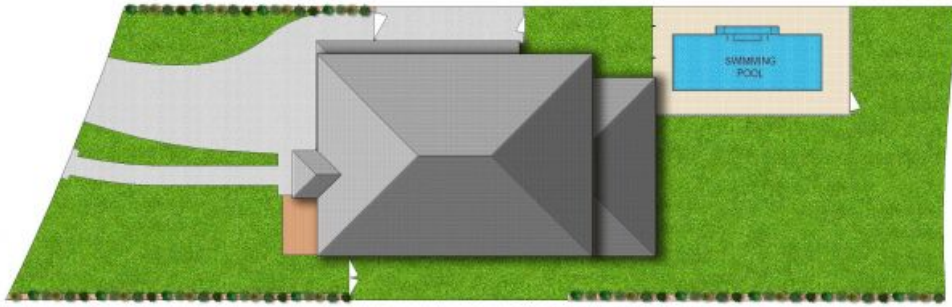

SITE PLAN (NOT TO SCALE)