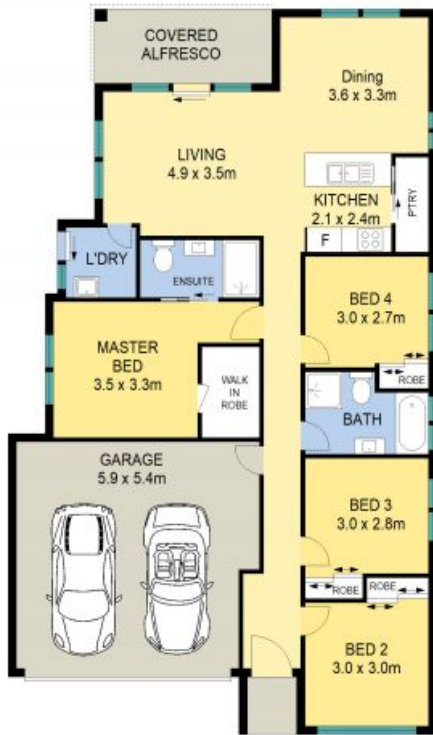

SITE PLAN (NOT TO SCALE)

Scale in metres, indicative only. All information contained herein is obtained from sources we believe to be accurate, we cannot guarantee its accuracy, interested persons should make and rely on their own enquiries.

6 Wollemi Circuit, Gregory Hills

6 Wollemi Circuit, GREGORY HILLS, NSW