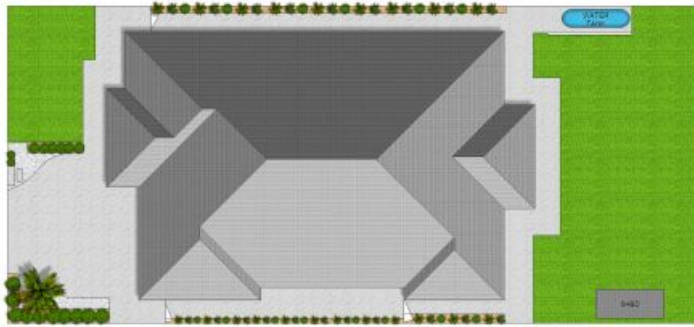

SITE PLAN (NOT TO SCALE)