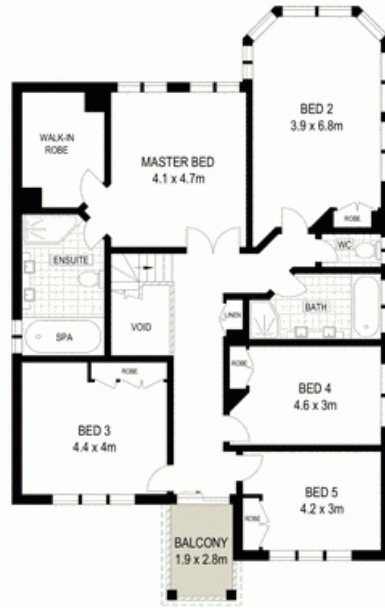

- Exceptional master with walk-in robe and ensuite
- Open plan lounge and dining adjoins kitchen
- Modern kitchen with premium appliances
- Fully alarmed and ceiling speakers throughout the house
- Expansive games room and bar overlooking the pool area
- Generous verandah overlooking the wonderful golf course views
- Built-in robes in bedrooms with ducted air conditioning throughout
- Beautiful pool and large undercover entertaining area
- Brand new carpet recently laid throughout the house
- Minutes to Campbelltown CBD, university and schools and transport

For more details please visit <https://www.gyproperty.com.au/5577408>

**Luke Mannion**

0428 473 629

**Luke Mannion**

0428 473 629

0 1 2 3 4 5

Scale in metres. Indicative only. Dimensions are approximate. All information contained herein is gathered from sources we believe to be reliable. However we cannot guarantee its accuracy and interested persons should rely on their own enquiries.