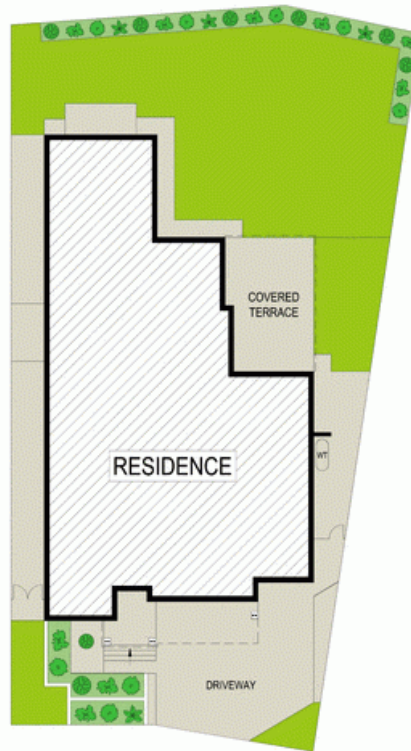

40 Doolan Crescent Harrington Park, NSW

4

3

3

### Proudly set on 811sqm

Proudly set on 811sqm this flawless northerly aspect family residence embodies free flowing interiors and an outdoor entertaining sanctuary. Defined by an appealing layout and crafted with contemporary fittings and fixtures.

For more details please visit <https://www.gyproperty.com.au/5577406>

Gilbert + Younan Sales

SITE PLAN (NOT TO SCALE)

0 1 2 3 4 5

Scale in metres. Indicative only. Dimensions are approximate. All information contained herein is gathered from sources we believe to be reliable. However we cannot guarantee its accuracy and interested persons should rely on their own enquiries.