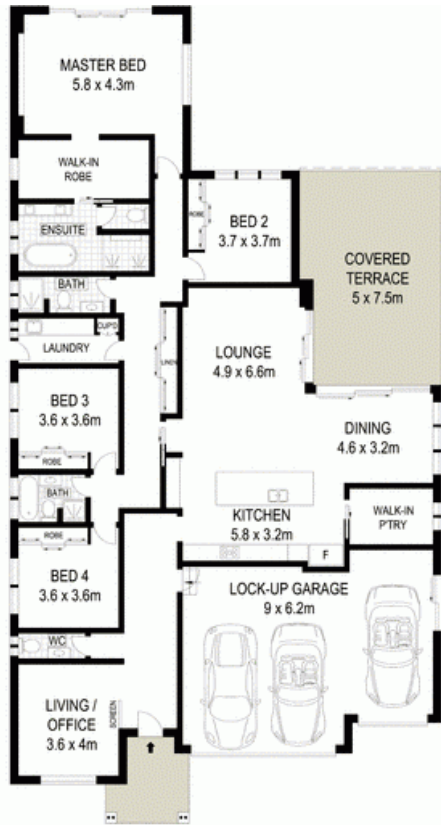

40 Doolan Crescent Harrington Park, NSW

4

3

3

### Proudly set on 811sqm

Proudly set on 811sqm this flawless northerly aspect family residence embodies free flowing interiors and an outdoor entertaining sanctuary. Defined by an appealing layout and crafted with contemporary fittings and fixtures.

- Luxurious master with dual walk-in's and shower heads to ensuite
- Stunning kitchen with 60mm stone benchtops with waterfall ends
- Miele electric and speed oven, cooktop, range hood and dishwasher
- Polyurethane soft close cabinetry to kitchen with walk-in pantry
- Floor to ceiling porcelain tiles in wet areas, 20mm stone vanities
- Five zone Fujitsu ducted air conditioning, Dulux triple coat system
- 9ft ceilings, 2.34m high doors, feature cornices and skirtings
- LED downlights throughout, triple garage with internal access
- Impressive undercover alfresco, premium stacker sliding doors
- Double blinds to bedrooms, easycare gardens and spacious yard

For more details please visit <https://www.gyproperty.com.au/5577406>

Gilbert + Younan Sales

SITE PLAN (NOT TO SCALE)

0 1 2 3 4 5

Scale in metres. Indicative only. Dimensions are approximate. All information contained herein is gathered from sources we believe to be reliable. However we cannot guarantee its accuracy and interested persons should rely on their own enquiries.