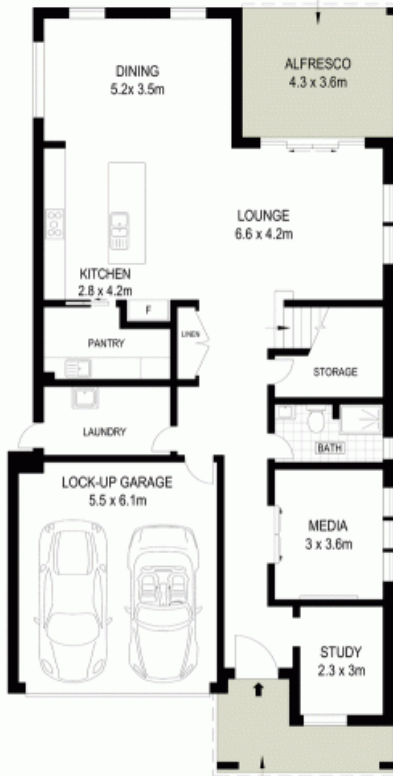

- Large master bedroom with walk-in robe and classy ensuite
- Mirrored built-in robes to the remaining generous bedrooms
- Kitchen with stone benchtops with waterfall edges, butlers pantry
- Stainless 900mm cooktop, oven, dishwasher and tiled splashback
- Soft closing draws and doors in the kitchen and bathrooms
- Floor to ceiling tiles all three bathrooms, double sinks in the main
- Ducted air conditioning, video intercom, ample storage throughout
- Downlights down stairs with 2.7m high ceilings, gas bayonet
- Double remote garage with internal access, large alfresco
- Close to shops, schools, public transport and local attractions

For more details please visit <https://www.gyproperty.com.au/5577325>

**Gilbert + Younan Sales**

LOWER LEVEL

UPPER LEVEL

McGrath

Scale in metres. Indicative only. Dimensions are approximate. All information contained herein is gathered from sources we believe to be reliable. However we cannot guarantee its accuracy and interested persons should rely on their own enquiries