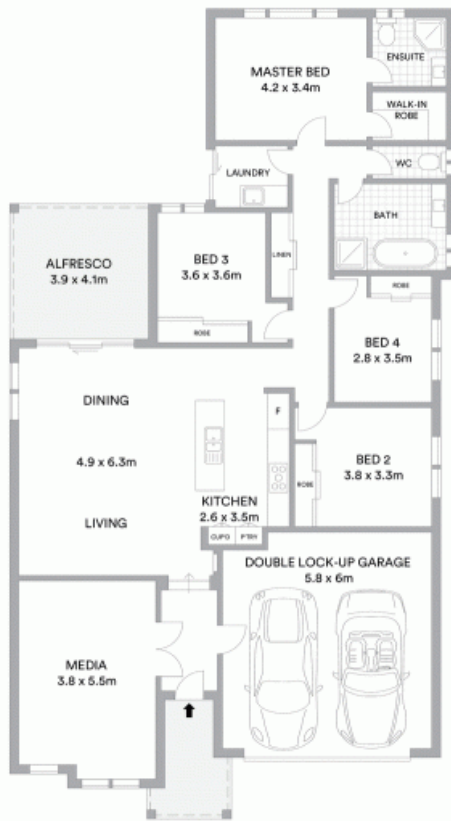

48 Adams Circuit Elderslie, NSW

4 2 2

Located in a great pocket of Elderslie

This comfortable four bedroom, single story home offers an open plan layout with plenty of extras. Multiple lounge and dining areas, a well-proportioned kitchen that is bathed in natural light. Generous bedrooms all with built-in robes. Externally it is matched with stunning swimming pool and alfresco area.

- Perched upon a 500sqm parcel of land
- Located in the sought after Elderslie
- Contemporary interiors focus on quality, style and function
- Ensuite and walk-in robe to main bedroom
- Ducted air conditioning throughout, child-friendly level lawns
- Great size swimming pool with water feature
- Large kitchen with gas cooking and Ceasar stone benchtops
- Raked ceiling with skylights to bathe home in natural light
- Minutes' drive to Narellan and Camden shopping and cafe precinct
- Close to schools, shops and public transport

For more details please visit <https://www.gyproperty.com.au/5576108>

Anna Younan

0416 053 838

Anna Younan

0416 053 838

Internal 190sqm
External 292sqm

McGrath

Scale in metres. Indicative only. All information contained herein is obtained from sources we believe to be accurate. We cannot guarantee its accuracy. Interested persons should make and rely on their own enquiries