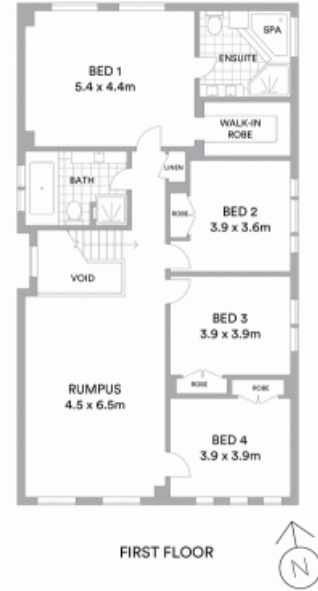

4 Elmwood Way WILTON, NSW

Large family home in sought after estate

- Large family home, perfect to accommodate extended family
- Multiple living spaces
- Ducted air and alarm
- 5th bedroom downstairs with full bathroom
- Pool, gym and tennis court access included in rent
- Quality home in sought after estate

For more details please visit <https://www.gyproperty.com.au/5571450>

Danielle Reynolds

0401 386 410

Land area 625sqm

McGrath

Scale in metres. Indicative only. All information contained herein is obtained from sources we believe to be accurate. We cannot guarantee its accuracy. Interested persons should make and rely on their own enquiries