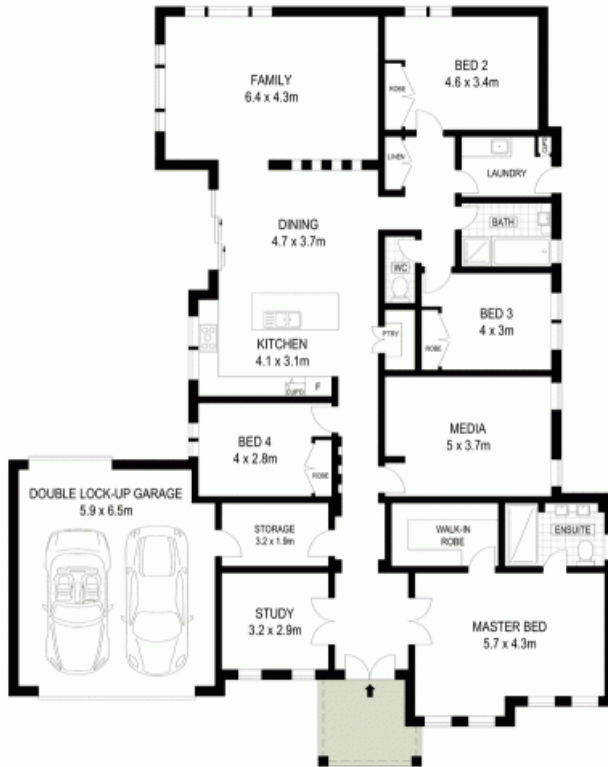

## Comfortable 34 square home in the Garden Gates Estate

Built for comfort and functionality, this 34 square Wisdom home is located in the Garden Gates Estate of Mount Annan. Featuring four generous sized bedroom plus a study. Situated on a 700sqm allotment and close to all amenities. This home offers easycare living in a prime location.

- Ducted air conditioning throughout
- State of the art 5kw solar panels
- Huge master with walk-in wardrobe and ensuite
- A unique mud room on entry to garage, ideal for storage
- Generous media room equipped with all electrical connections
- Gourmet kitchen, CaesarStone benchtop and soft close cabinetry
- Alarmed, intercom, dual blinds throughout
- Double remote garage with drive through access
- Good size covered entertaining area with manicured gardens
- Easy access to M5 motorway, public transport, schools and shops

For more details please visit <https://www.gyproperty.com.au/5367509>

**Gilbert + Younan Sales**

**McGrath**

Scale in metres. Indicative only. Dimensions are approximate. All information contained herein is gathered from sources we believe to be reliable. However we cannot guarantee its accuracy and interested persons should rely on their own enquiries