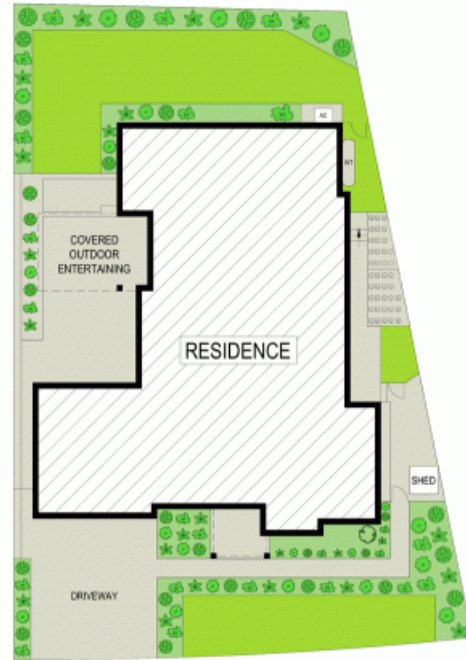

McGrath

Scale in metres. Indicative only. Dimensions are approximate. All information contained herein is gathered from sources we believe to be reliable. However we cannot guarantee its accuracy and interested persons should rely on their own enquiries

268 Mount Annan Drive, Mount Annan, NSW