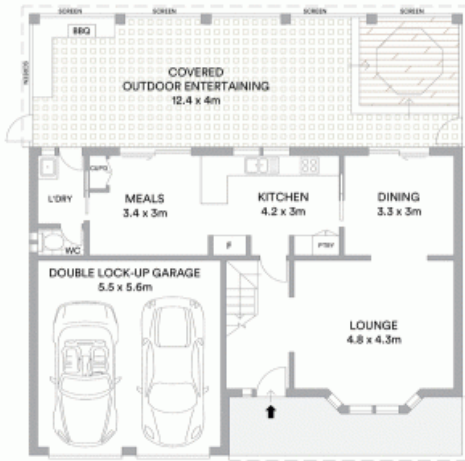

- Well presented home positioned on 600sqm
- Four good sized bedrooms with built in robes to three
- Spacious kitchen with quality appliances
- Family bathroom and ensuite to the master
- Multiple formal and informal living options
- Upstairs lounge area close to bedrooms
- Additional carport with drive through access to backyard
- Covered outdoor entertaining area
- Generously sized private yard with grassed area and shed
- Ideally located close to schools, shops and transport

For more details please visit <https://www.gyproperty.com.au/5364247>

**Anna Younan**

0416 053 838

**Luke Mannion**

0428 473 629

**McGrath**

Scale in metres. Indicative only. All information contained herein is obtained from sources we believe to be accurate. We cannot guarantee its accuracy. Interested persons should make and rely on their own enquiries