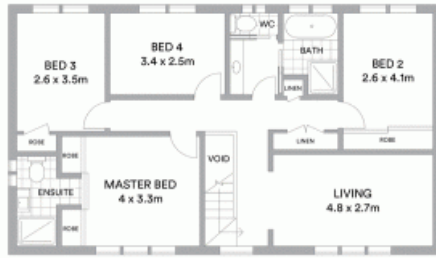

- Well presented home positioned on 600sqm
- Four good sized bedrooms with built in robes to three
- Spacious kitchen with quality appliances
- Family bathroom and ensuite to the master
- Multiple formal and informal living options
- Upstairs lounge area close to bedrooms
- Additional carport with drive through access to backyard
- Covered outdoor entertaining area
- Generously sized private yard with grassed area and shed
- Ideally located close to schools, shops and transport

For more details please visit <https://www.gyproperty.com.au/5364247>

**Anna Younan**

0416 053 838

**Luke Mannion**

0428 473 629

**McGrath**

Scale in metres. Indicative only. All information contained herein is obtained from sources we believe to be accurate. We cannot guarantee its accuracy. Interested persons should make and rely on their own enquiries